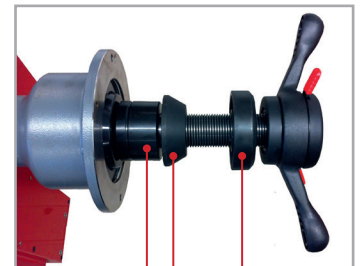

The centering kit for spoke rims
(1 case, 2 distance spacer, 1 cone,
2 centering sleeves).

Product overview

Centering kit for spoke rims
incl. case

Part No. 162 400 040

Placed spoke rim on a balancing machine. Centering is done by the center locker. The spacer keeps the distance and the cone is for the right fitting.

Distance spacer

Cone

Centering sleeve